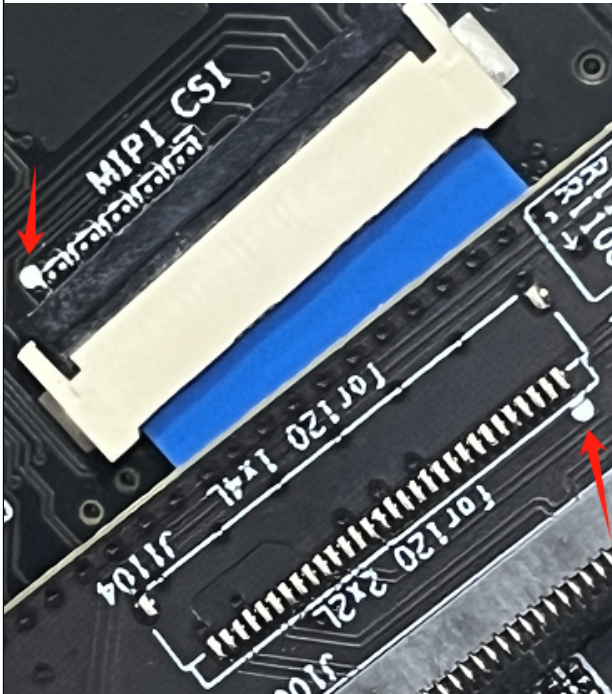

LP120 - Feature #576

FPGA

10/12/2024 04:53 PM - EGON

Status:	New	Start date:	10/12/2024
Priority:	Urgent	Due date:	
Assignee:	jing	% Done:	0%
Category:	H.W	Estimated time:	0.00 hour
Target version:		Spent time:	0.00 hour
OS:	LB120	OS:	Ubuntu
CPU:	RK3568	OS version:	Linux version 5.10.198 (yangyonghao@ubuntu2004) (aarch64-none-linux-gnu-gcc (GNU Toolchain for the A-profile Architecture 10.3-2021.07 (arm-10.29)) 10.3.1 20210621, GNU ld (GNU Toolchain for the A-profile Architecture 10.3-2021.07 (arm-10.29)) 2.36.1.20210621) #11 SMP Wed Aug 14 17:46:10 CST 2024
Board:	LPA3568M8	APP:	
Board ID:	04	APP ID:	100%
Board Name:	04	APP Name:	
Board Path:	05	APP Path:	
Board URL:	\\192.168.1.250\01-Public\wilson_test\rk3568\lpa3568	EMMC:	

Description

FPGA

History

#1 - 10/23/2024 04:43 PM - jing

Pin1 Pin30

#2 - 01/17/2025 02:06 PM - EGON

- Tracker changed from Bug to Feature

Files