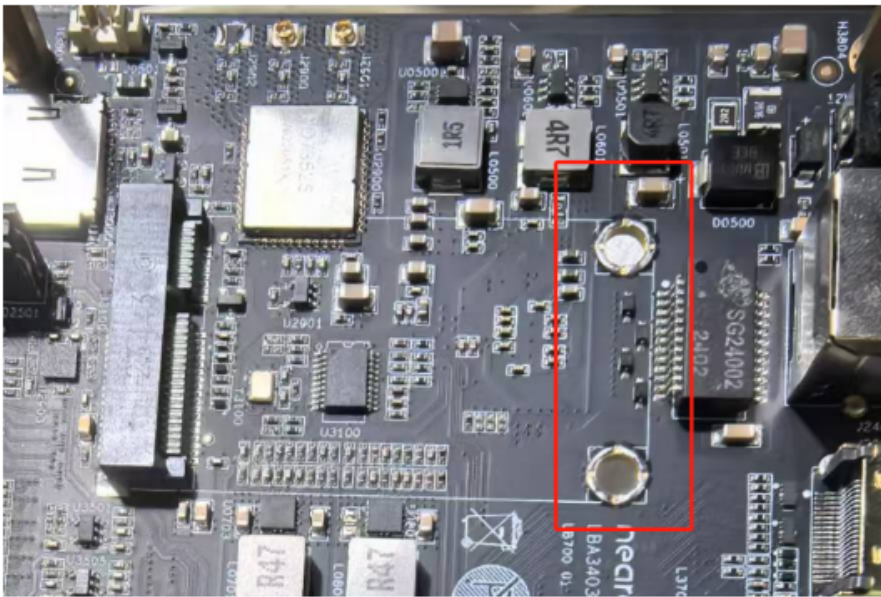

LB700 - Bug #689

Mini-PCIE

12/13/2024 10:41 AM

Status:	New	Start date:	12/13/2024
Priority:	Normal	Due date:	
Assignee:	shiliang	% Done:	0%
Category:	M.E	Estimated time:	0.00 hour
Target version:		Spent time:	0.00 hour
OS:		Kernel:	Linux Hi3403 4.19.90 #3 SMP Sat Dec 7 17:52:22 CST 2024 aarch64 aarch64 aarch64 GNU/Linux
CPU:		APP:	-
Model:	01	SKU:	FD7352S
URL:	https://forum.nearby.com/d/126-hisi3403-xia-zai-gu-jian	EMMC:	-
OS:	Ubuntu		

Description

Mini-PCIE

LB70043201

Files

clipboard-202412131038-vmusj.png

361 KB

12/13/2024