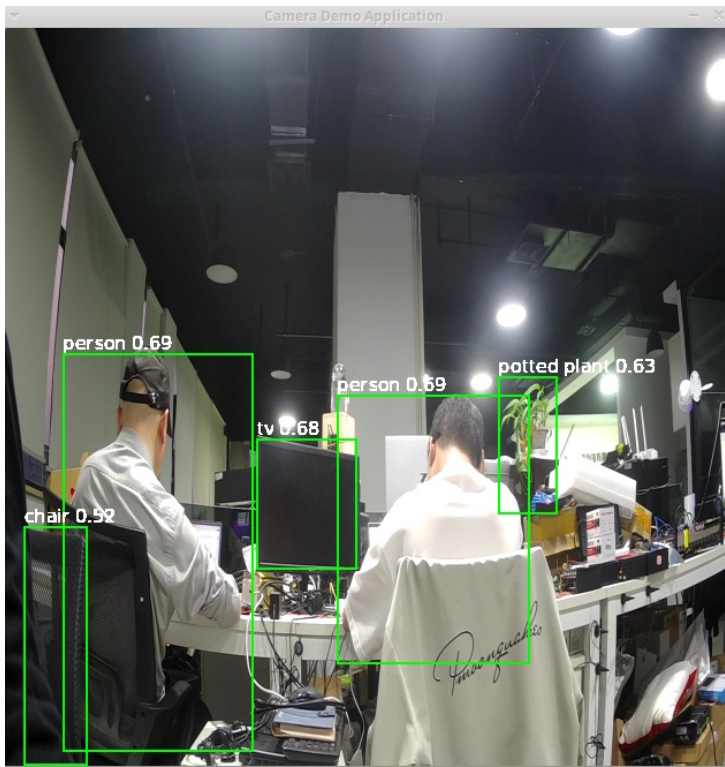

console

```
-----ROI Data-----
num:1
rect [0], score:0.695801, class_id:0, lt (284, 570), rt (412, 570), rb (412, 638), lb (284, 638)
-----ROI Data-----
num:1
rect [0], score:0.582031, class_id:0, lt (272, 510), rt (418, 510), rb (418, 640), lb (272, 640)
-----ROI Data-----
num:1
rect [0], score:0.610840, class_id:0, lt (276, 476), rt (422, 476), rb (422, 640), lb (276, 640)
-----ROI Data-----
num:1
rect [0], score:0.628418, class_id:14, lt (280, 456), rt (426, 456), rb (426, 640), lb (280, 640)
-----ROI Data-----
num:1
rect [0], score:0.662109, class_id:0, lt (280, 442), rt (428, 442), rb (428, 640), lb (280, 640)
-----ROI Data-----
num:1
rect [0], score:0.841797, class_id:0, lt (280, 426), rt (428, 426), rb (428, 638), lb (280, 638)
-----ROI Data-----
num:1
rect [0], score:0.793457, class_id:14, lt (280, 408), rt (426, 408), rb (426, 640), lb (280, 640)
-----ROI Data-----
num:1
rect [0], score:0.711426, class_id:0, lt (284, 404), rt (426, 404), rb (426, 638), lb (284, 638)
-----ROI Data-----
num:1
rect [0], score:0.550293, class_id:14, lt (264, 330), rt (428, 330), rb (428, 636), lb (264, 636)
-----ROI Data-----
num:1
```

Files

clipboard-202503261825-5du8i.png	36.8 KB	03/26/2025	Linx
clipboard-202503261835-xtgv3.jpg	142 KB	03/26/2025	Linx